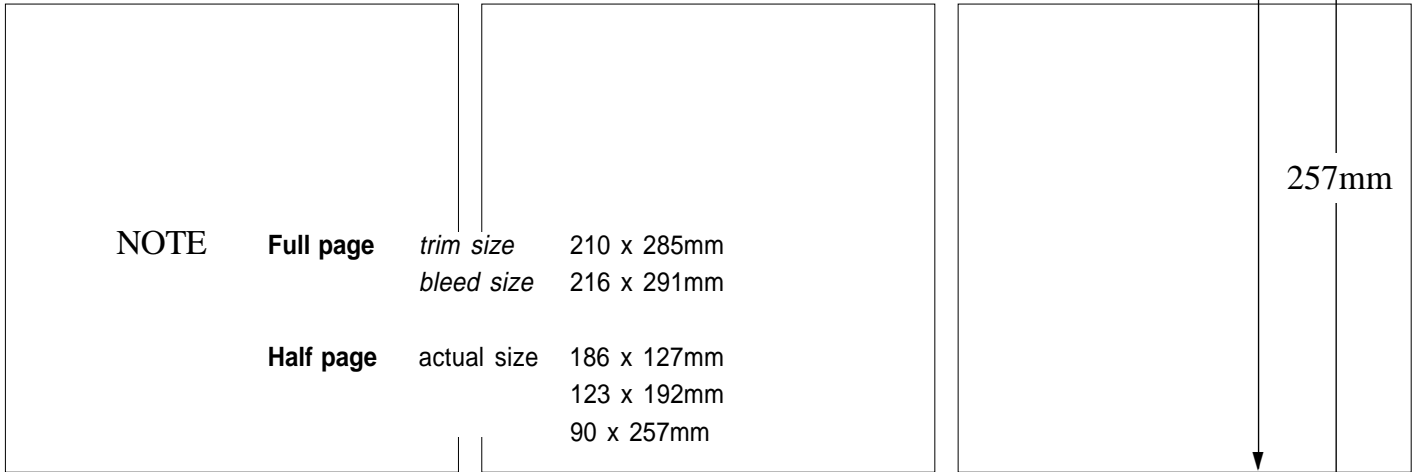

Advertisement Sizes

NOTE

Full page	<i>trim size</i>	210 x 285mm
	<i>bleed size</i>	216 x 291mm
Half page	<i>actual size</i>	186 x 127mm
		123 x 192mm
		90 x 257mm

Line screen

175

Films

Positive
Right reading
Emulsion side down