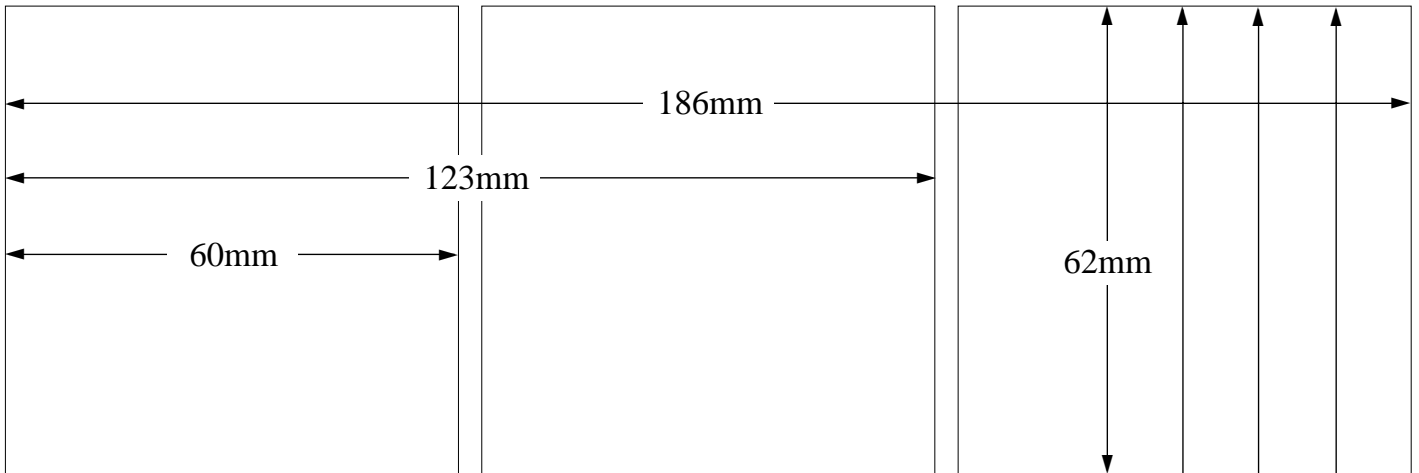

Advertisement Sizes

NOTE

Full page	<i>trim size</i>	210 x 285mm
	<i>bleed size</i>	216 x 291mm
Half page	<i>actual size</i>	186 x 127mm
		123 x 192mm
		90 x 257mm

Line screen

175

Films

Positive
Right reading
Emulsion side down